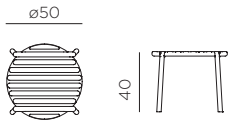

IT Tavolo basso. Materiale: polipropilene fiberglass trattato anti-UV e colorato in massa. Impilabile. Finitura opaca. Dotato di piedini antiscivolo. Istruzioni d'uso: posizionare in modo stabile su un suolo piano. Pulire con detergenti non aggressivi e sciacquare con acqua. Il tavolino NON può essere usato come seduta. Nardi declina ogni responsabilità per danni a persone e/o cose, o al prodotto stesso, causati dall'utilizzo improprio del prodotto. Tipo di utilizzo: collettività. Prodotto in Italia. Resina riciclabile. Prodotto a norma UNI EN 581/1/3.

IMPORTANTE, CONSERVARE PER FUTURI RIFERIMENTI: LEGGERE ATTENTAMENTE

EN Side table. Material: uniformly colored fiberglass polypropylene resins with UV additives. Stackable. Matt finish. With non-slip feet. Instructions for use: place on a flat, level area. Wash with mild soap and rinse with water. Table can NOT be used as a seat. Nardi declines all responsibility for damage to people and/or things, or to the product itself, caused by improper use of the product. Typical uses: group gatherings. Made in Italy. Recyclable resin. Product conforms to UNI EN 581/1/3.

IMPORTANT, RETAIN FOR FUTURE REFERENCE: READ CAREFULLY

FR Table basse. Matériau: polypropylène fiberglass traité anti-UV et coloré dans la masse. Empilable. Effet mat. Avec patins anti-dérapants. Instructions d'utilisation: positionner de manière stable sur un sol plan. Nettoyer le produit avec détergent non agressif et rincer avec de l'eau. La table NE peut pas être utilisée comme siège. Nardi décline toute responsabilité pour les dommages aux personnes et/ou aux choses, ou au produit lui-même, causés par une mauvaise utilisation du produit. Type d'utilisation: collectivité. Fabriqué en Italie. Résine recyclable. Produit conforme à la norme UNI EN 581/1/3.

IMPORTANT-À CONSER- VER POUR DE FUTURS BESOINS DE RÉFÉRENCE: À LIRE SOIGNEUSEMENT

DE Beistelltisch. Material: UV-beständigem fiberglass-Polypropylen, voll durchgefärbt. Stapelbar. Matt-Effekt. Mit rutschfesten Fußkappen. Gebrauchseanleitung: Einsatz auf ebenem Untergrund. Reinigung mit neutralem Reinigungsmittel und mit Wasser nachspülen. Der Tisch kann NICHT als Sitz verwendet werden. Nardi lehnt jede Verant-

wortung für Schäden an Personen und/oder Gegenständen oder am Produkt selbst ab, die durch unsachgemäße Verwendung des Produkts verursacht werden. Nutzung: Gewerblich. Hergestellt in Italien. Recyclebarer Kunststoff. Produkt entspricht der norm UNI EN 581/1/3.

WICHTIG BITTE AUFMER- KSAM DURCHLESEN UND GUT AUFBEWAHREN